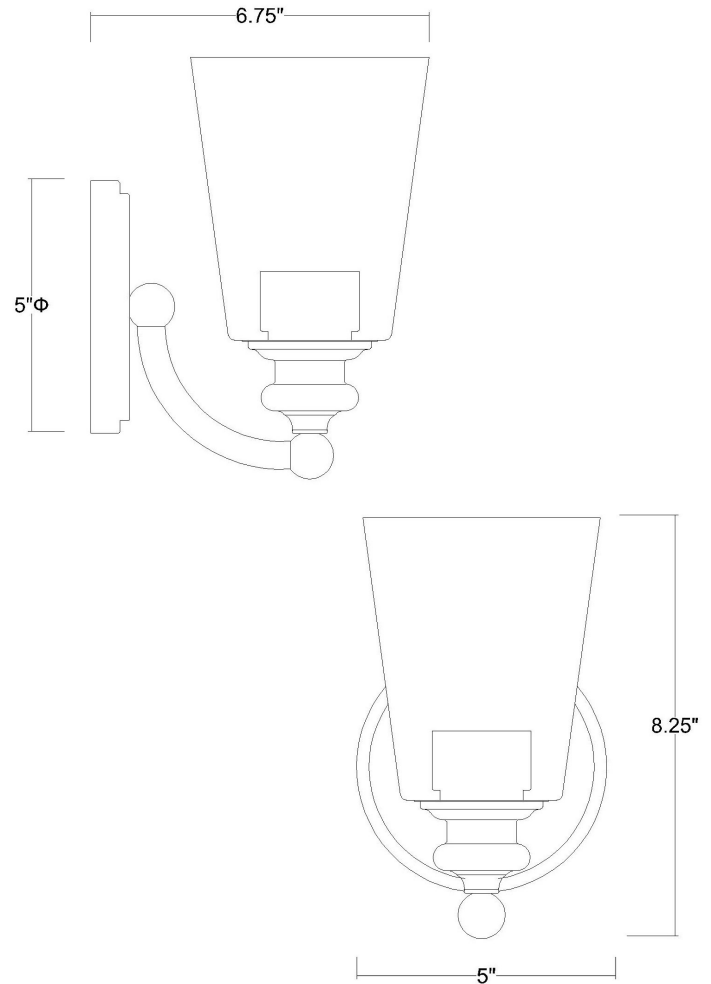

IN41400CH

CEIL 1-LIGHT WALL SCONCE

Description:	Ceil 1-Light Wall Sconce
Finish:	Chrome
Dimensions:	5" W x 8-1/4" H x 6-3/4" ext. Height on Center: 5"
Bulbs:	1-100W Med.
Installed Weight:	2 lbs.
Certification:	cUL / dry location

Material:	Steel and glass
Shades:	Glass
Glass:	Clear
Back Plate Dimensions:	5" Dia.
Chain/Wire:	NA
Additional Finishes:	ORB